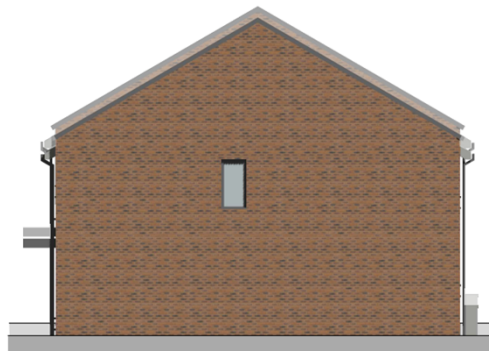

22/1182 – Lawrence Lodge, Old Dean Road, Camberley

Application site

Proposed site plan

Principal flat elevations

Typical house elevations

Photos

Application site

Bluebell Mews